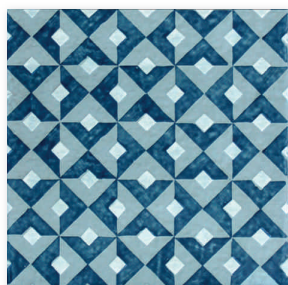

WEIGHT kg/mq: 30

BIRRITTA .1

BIRRITTA .2

BIRRITTA .3

FEMALE .1

FEMALE .2

FEMALE .3

STRAITES .1

STRAITES .2

STRAITES .3

PAISI .1

PAISI .2

PAISI .3

RETTANGOLO / TAPPITU.3 / 20X10

DAAMÉ / RETTANGOLI

DIMENSION / cm: 10x20x1,9